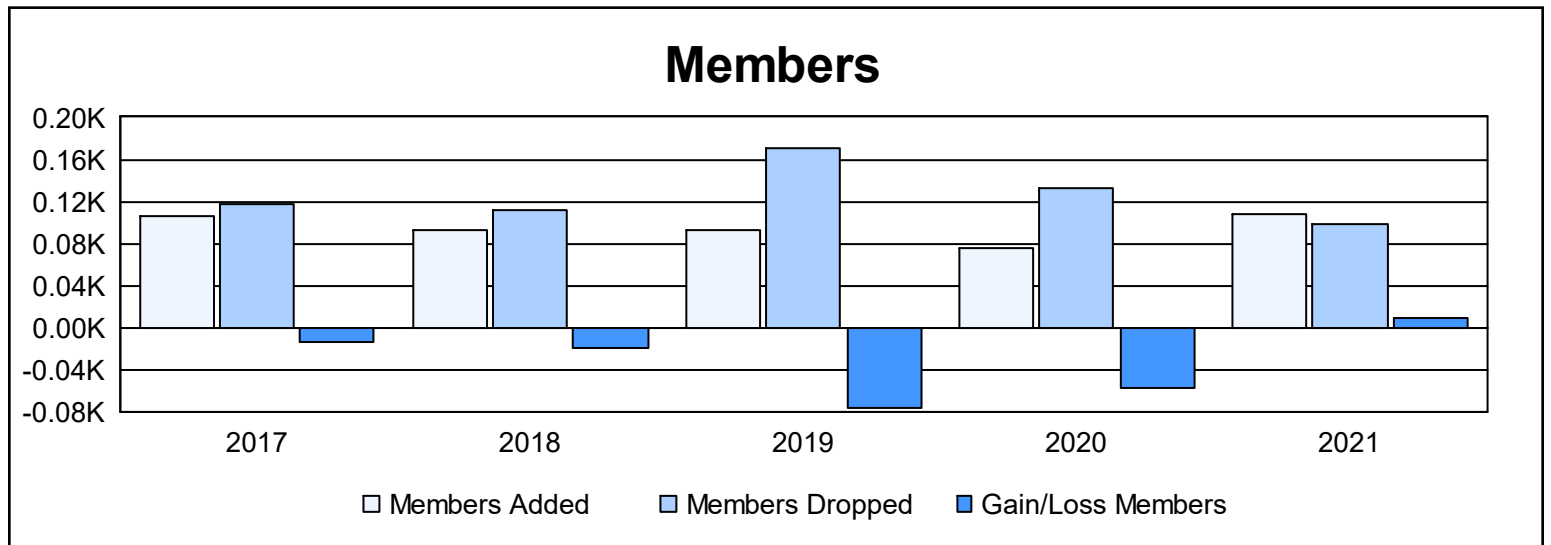

Year	New Clubs	Dropped Clubs	Gain/ Loss Clubs	New Members	Charter Members	Reinstate Members	Transfer Members	Total Member Added	Total Members Dropped	Gain/ Loss Members
2016-2017	1	1	0	69	21	2	13	105	118	-13
2017-2018	0	1	-1	72	0	8	13	93	112	-19
2018-2019	0	4	-4	62	1	9	21	93	170	-77
2019-2020	0	1	-1	63	1	2	10	76	133	-57
2020-2021	1	2	-1	74	29	2	3	108	99	9
<b>Average</b>	<b>0</b>	<b>2</b>	<b>-1</b>	<b>68</b>	<b>10</b>	<b>5</b>	<b>12</b>	<b>95</b>	<b>126</b>	<b>-31</b>

### Membership Composition June 2021 Cumulative