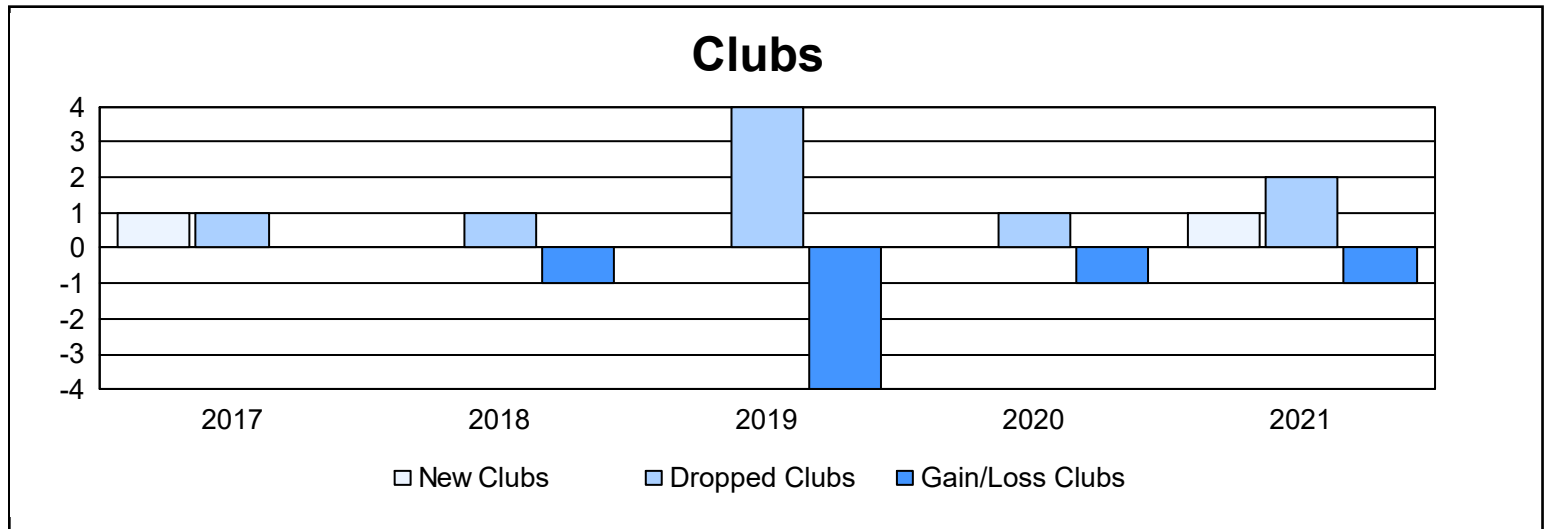

Year	New Clubs	Dropped Clubs	Gain/ Loss Clubs	New Members	Charter Members	Reinstate Members	Transfer Members	Total Member Added	Total Members Dropped	Gain/ Loss Members
2016-2017	1	1	0	69	21	2	13	105	118	-13
2017-2018	0	1	-1	72	0	8	13	93	112	-19
2018-2019	0	4	-4	62	1	9	21	93	170	-77
2019-2020	0	1	-1	63	1	2	10	76	133	-57
2020-2021	1	2	-1	74	29	2	3	108	99	9
<b>Average</b>	<b>0</b>	<b>2</b>	<b>-1</b>	<b>68</b>	<b>10</b>	<b>5</b>	<b>12</b>	<b>95</b>	<b>126</b>	<b>-31</b>

### Membership Composition June 2021 Cumulative